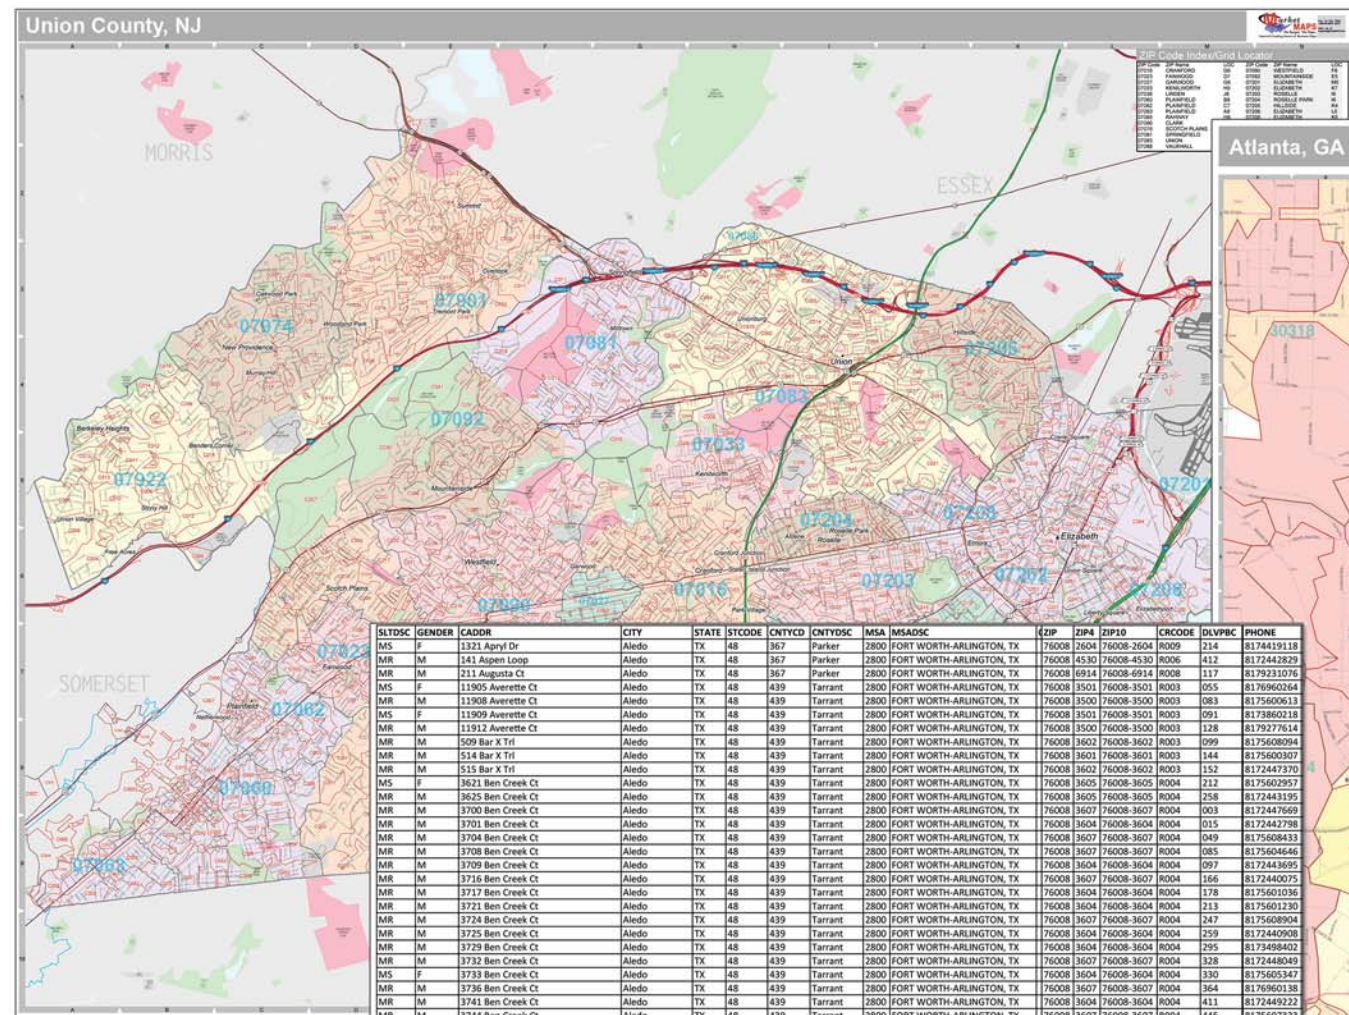

Analyze the area around your location, even down to the household level.

- Business Mailing List
- Consumer Mailing List

County Level Carrier Route Map